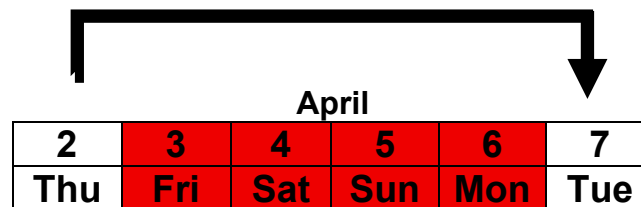

DANX Transport Schedule – Bank and National Holidays | Spring & Summer 2026

During the coming holiday period, we will distribute as follows for Sweden:

Maundy Thursday – Good Friday – Easter

Shipments picked up on April 2 will be delivered:

- A) In-night delivery addresses: During the night to April 7.
- B) Daytime addresses will be out for delivery on April 7.

1st of May

Shipments picked up on April 30 will be delivered:

- A) In-night delivery addresses: During night to May 4.
- B) Daytime addresses will be out for delivery on May 4.